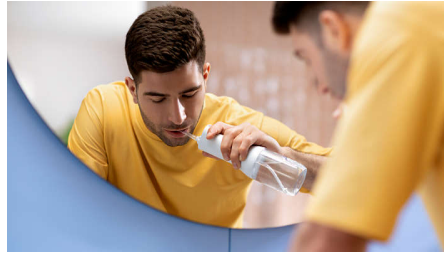

Complete clean in 60 seconds

Access those hard-to-reach areas with a nozzle that rotates 360 degrees, so that you can use the device in any orientation. Get a thorough 360° clean in just 60 seconds from start to finish.