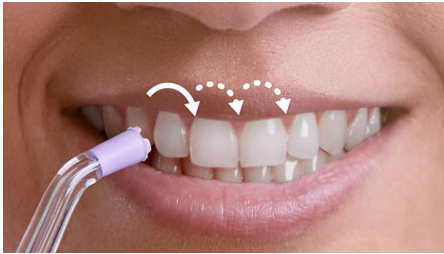

## Flossing reinvented with QuadStream technology

Removes up to 99.9% of plaque\* in treated areas

Effortlessly thorough cleaning between teeth to improve your gum health. Unique Quad Stream tip cleans more area with less effort for more effective flossing every time, so it's easy to get flossing right.

### Faster, more effective flossing

- 2 flossing modes, 3 intensities
- Complete clean in 60 seconds
- Pulse Wave technology guides from tooth to tooth
- Quad Stream technology for faster, more effective flossing

## Quad Stream technology

Unique X-shaped Quad Stream tip separates flow into 4 water jets, which cover more area between teeth and along the gum line. Get a faster, deeper clean without the hassle of string floss.

## Pulse Wave technology

Gentle pulses of water keep you going and guide you from tooth to tooth in Deep Clean mode — so you get it right every time.