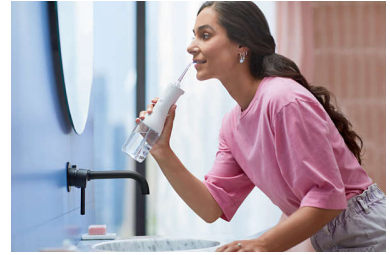

Effortless technique

Just point, press and clean for more effective flossing. Aim the tip between your teeth and along the gumline — and let it do all the work for you!