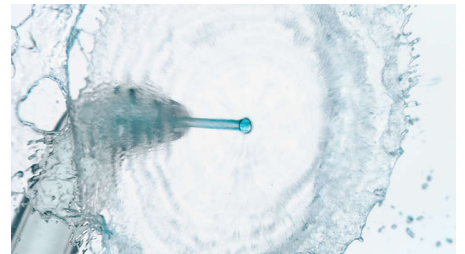

Standard tip for spot cleaning

A standard single-stream tip boosts pressure for for spot cleaning and removing food debris when you need it.