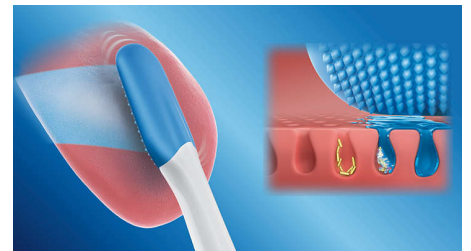

Sonic power

TongueCare+ is the only tongue cleaner with Philips Sonicare strength, to clean away bad-breath bacteria with every stroke. 31 000 vibrations per minute break up tongue debris, sweep away bad-breath bacteria and drive the bacteria-killing ingredients of the BreathRx tongue spray deeper. Thanks to our Philips Sonicare technology, your tongue will feel cleaner and your breath will stay fresh for longer.