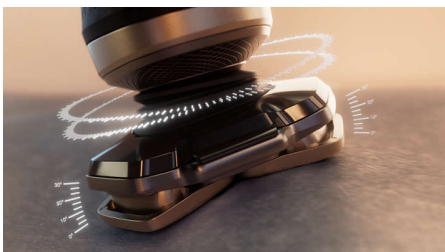

## Lift & Cut System

Our patented, unique Lift & Cut rotary shaving system lifts the hair gently out of its root before cutting it precisely at skin level close (up to 0.00 mm to the skin) without the blades even touching your skin. Precision at its best, for a clean shave until evening\*.

## Ultraflex Suspension system

Ultraflex Suspension System with fully flexible heads completely adapt to every contour of your face, catching even difficult hairs in the neck. The result is an exceptionally smooth and comfortable shave.