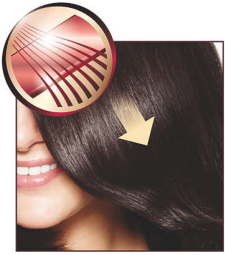

Beautifully styled hair

- 180°C temperature for beautiful results
- Ceramic plates for smooth gliding and shiny hair

Ease of use

- Easy storage hook for convenient storage
- 1.8 m power cord
- Easy lock for convenient storage
- Compact design for easy handling
- Universal voltage
- Fast heat-up time, ready to use in 60 seconds
- Swivel cord to prevent tangled wires

Highlights

Ceramic plates

Ceramic is microscopically smooth and durable by nature, and is therefore one of the best materials for straightening plates. The plates glide effortlessly through your hair, giving you perfect shiny hair.

180°C temperature

This high temperature enables you change the shape of your hair, and gives you that perfect look, as if you've just come from the salon.

Instant heat up

The straightener has a fast heat-up time, being ready to use in 60 seconds