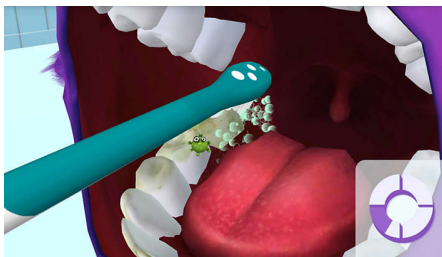

Designed around you

- Eight faceplate stickers
- Ergonomic, easy-grip handle
- KidPacer
- KidTimer
- Personal brushing coach
- Rubber overmold
- Patented Sonicare toothbrush technology
- Two brush head sizes
- Two kid-friendly power modes

Provides a superior clean

- Bluetooth® connectivity
- Training and tracking

Highlights

Training and tracking

Children receive rewards and badges to keep them motivated, including gifts to keep their “Sparkly” training partner happy and healthy. A separate dashboard in the app allows parents to monitor their child’s performance and progress as well as set up custom milestones and incentives. In a survey, 98% of parents said it’s easier to get their child to brush longer and better*.

Personal brushing coach

Children navigate the app with the help of their training partner “Sparkly,” whose mouth acts as a visual brushing guide, teaching children to thoroughly brush each quadrant of the mouth.

Bluetooth® connectivity

Connects via Bluetooth® wireless technology to a mobile device so kids can interact with the coaching app while they brush. The handle tells the app how long the child is brushing.