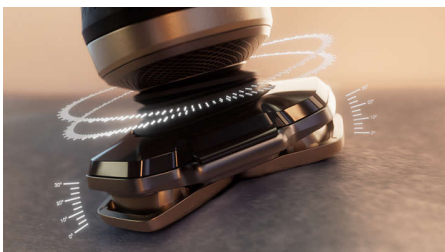

Skin-level close shave, yet incredibly gentle

Our closest shave, even on a 7-day beard

Experience ultimate closeness and comfort with Philips Shaver Series 9000 Prestige. Cuts up to 0.00mm close to the skin with Lift & Cut shaving system, while SkinIQ Technology adapts to every contour of your face, even on a 7-day beard.

Our closest electric shave

Highlights

Lift & Cut System

Our patented, unique Lift & Cut rotary shaving system lifts the hair gently out of its root before cutting it precisely at skin level close (up to 0.00 mm to the skin) without the blades even touching your skin. Precision at its best, for a clean shave until evening*.

Ultraflex Suspension system

Ultraflex Suspension System with fully flexible heads completely adapt to every contour of your face, catching even difficult hairs in the neck. The result is an exceptionally smooth and comfortable shave.