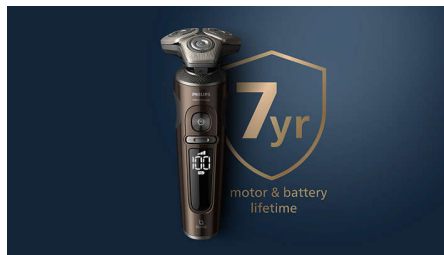

7 years motor & battery lifetime

Our shaver motor and battery are engineered for durability with 7 years motor & battery lifetime, having long lasting power for a powerful shave. Our self-sharpening blades stay like new for 2 years.