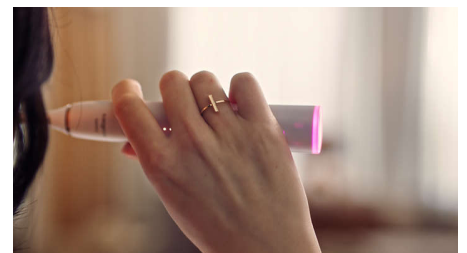

Cares for your oral health

Philips Sonicare Diamond Clean Prestige 9900 is designed around you. Its state-of-the-art technology is so in tune with you and effortless to use that you barely know it is there. Luckily, the results say it all.

Real-time feedback

You might not notice when you brush too hard or start scrubbing, but your toothbrush will. The light ring on the end of your handle will gently remind you to ease off the pressure or scrubbing motion.