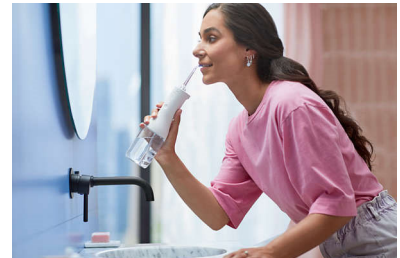

Effortless technique

Just point, press and clean for more effective flossing. Aim the tip between your teeth and along the gumline — and let it do all the work for you!