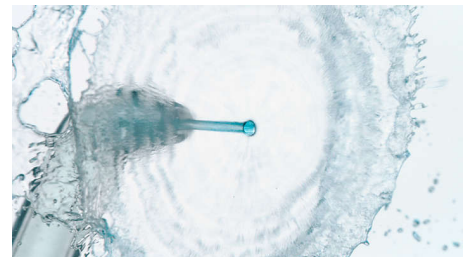

Standard tip for spot cleaning

A standard single-stream tip boosts pressure for for spot cleaning and removing food debris when you need it.