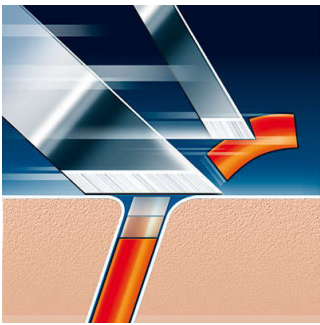

Comfortably close

- Super Lift & Cut shaving technology with dual blade system

Shaves even the shortest stubble

- Precision Cutting System

Adjusts to every curve of your face and neck

- Reflex Action system

Compatibility

- Replacement heads for PowerTouch shavers

A fast and close shave

- Speed-XL shaving heads for a fast and close shave

PHILIPS

shaving heads

TripleTrack heads Fits PowerTouch (PT9xx), Fits AquaTouch (AT9xx), Fits HQ81xx, HQ82xx

Highlights

Compatible with PowerTouch

HQ9 replacement heads are compatible with PowerTouch (PT9xx) and AquaTouch (AT9xx) shavers.

Super Lift & Cut technology

Dual-blade system of your Philips shaver: first blade lifts, second blade cuts for a comfortable close shave.

Reflex Action system

Automatically adjusts to every curve of your face and neck.

Speed-XL shaving heads

The three shaving tracks offer 50% more shaving surface for a fast and close shave. *Compared to standard rotary shaving heads.