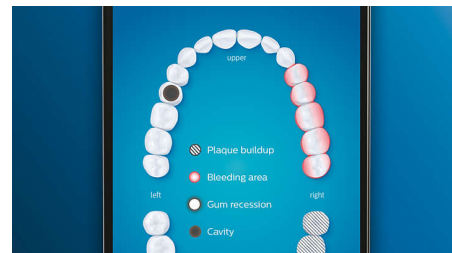

## Premium All-in-One brush head

Clean without compromise with the A3 Premium All-in-One brush head. Our all-time best has angled bristles to help remove up to 20x more plaque even in hard-to-reach areas\*. Triangular tips work to remove up to 100% more stains in less than two days\*\*\*. And longer bristles clean deep for gums that are up to 15x healthier in just two weeks\*\*. All that without ever switching brush heads. Did you know: brush heads become less effective after 3 months of use? Our BrushSync™ feature can remind you when it's almost time for a replacement.

## Care for your gums

Click on the G3 Premium Gum Care brush head to improve your gum health. Its smaller size and targeted gum line bristles deliver gentle yet effective cleaning along the gum line, where gum disease starts. It's clinically proven to deliver up to 100% less gum inflammation\*\*\*\* and up to 7x healthier gums in just two weeks.\*\*\*\*

## TongueCare+ tongue brush

Click on the TongueCare+ tongue brush to gently remove odor causing bacteria from the pores of your tongue. Its 240 specially

designed MicroBristles get between all your tongue's ridges and grooves to remove bacteria and debris that lead to bad breath. Team with our antibacterial BreathRx tongue spray for superior cleaning and super fresh breath.

## Focus areas and goal-setting

Any trouble areas your dentist has pointed out? We'll highlight them on your in-app 3D mouth map, and remind you to pay extra attention to these areas.