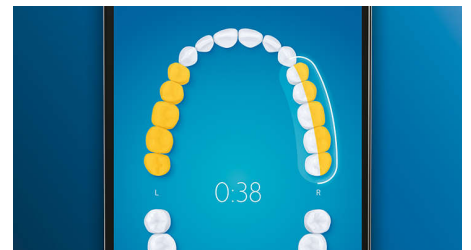

TouchUp feature

If you happen to miss a spot while brushing your teeth, your app's TouchUp feature will show you. You can then go back for a second pass, and be confident you are getting a complete clean, every time.