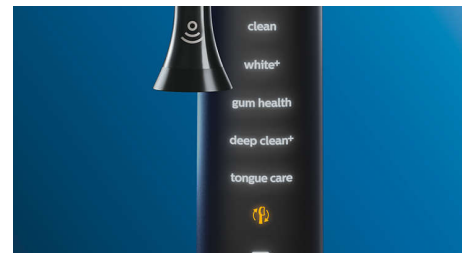

## Too much pressure?

You might not notice when you brush too hard, but your DiamondClean Smart will. If you use too much pressure, the light ring on the end of your handle will flash. This is a gentle reminder to ease off the pressure, and let your brush head do the work. 7 out of 10 people found this feature helped them become a better brusher.

## Easy does it

With an electric toothbrush, you let the brush do the work. We've built a scrubbing sensor into your handle as a gentle reminder to reduce scrubbing. This way, you can improve your technique and get a gentler, more effective clean.

## TouchUp feature

If you happen to miss a spot while brushing your teeth, your app's TouchUp feature will show you. You can then go back for a second pass, and be confident you are getting a complete clean, every time.

## BrushSync mode pairing

Wondering which mode and intensity you should use? Wonder no longer. A microchip in your brush head tells your DiamondClean Smart which one you're using. So if you click on a gum-care brush head, for example, your toothbrush knows to select the optimal mode and intensity to provide a gentle yet effective care for your gums. All you need to do is to press the power button.