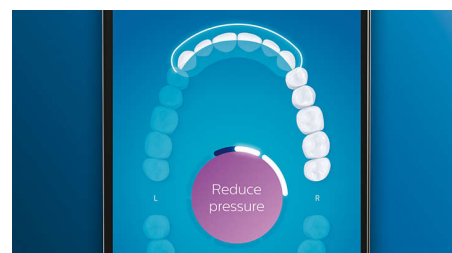

## Focus areas and goal-setting

Any trouble areas your dentist has pointed out? We'll highlight them on your in-app 3D mouth map, and remind you to pay extra attention to these areas.

## Too much pressure?

You might not notice when you brush too hard, but your DiamondClean Smart will. If you use too much pressure, the light ring on the end of your handle will flash. This is a gentle reminder to ease off the pressure, and let your brush head do the work. 7 out of 10 people found this feature helped them become a better brusher.