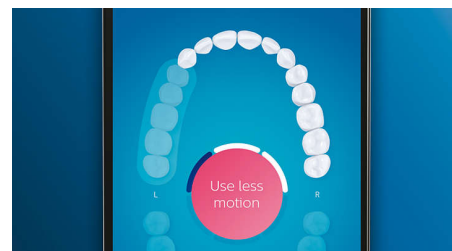

Never miss a spot

The Philips Sonicare app lets you know when you've achieved a thorough clean, and coaches you to be a better, more mindful brusher.