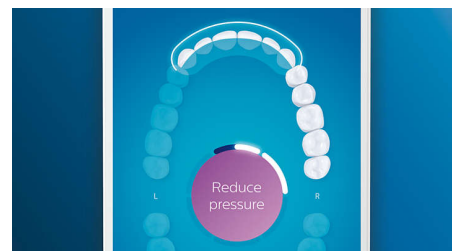

Focus areas and goal-setting

Any trouble areas your dentist has pointed out? We'll highlight them on your in-app 3D mouth map, and remind you to pay extra attention to these areas.

Never miss a spot

The Philips Sonicare app lets you know when you've achieved a thorough clean, and coaches you to be a better, more mindful brusher.

Too much pressure?

You might not notice when you brush too hard, but your DiamondClean Smart will. If you use too much pressure, the light ring on the end of your handle will flash. This is a gentle reminder to ease off the pressure, and let your brush head do the work. 7 out of 10 people found this feature helped them become a better brusher.

Easy does it

With an electric toothbrush, you let the brush do the work. We've built a scrubbing sensor into your handle as a gentle reminder to reduce scrubbing. This way, you can improve your technique and get a gentler, more effective clean.