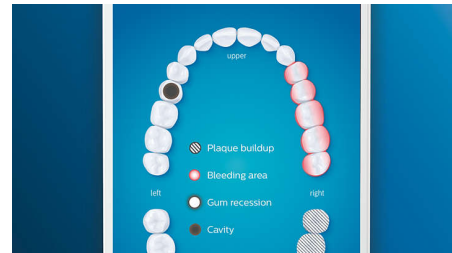

Highlights

Premium All-in-One brush head

Clean without compromise with the A3 Premium All-in-One brush head. Our all-time best has angled bristles to help remove up to 20x more plaque even in hard-to-reach areas*. Triangular tips work to remove up to 100% more stains in less than two days**. And longer bristles clean deep for gums that are up to 15x healthier in just two weeks**. All that without ever switching brush heads. Did you know: brush heads become less effective after 3 months of use? Our BrushSync™ feature can remind you when it's almost time for a replacement.

Care for your gums

Click on the G3 Premium Gum Care brush head to improve your gum health. Its smaller size and targeted gum line bristles deliver gentle yet effective cleaning along the gum line, where gum disease starts. It's clinically proven to deliver up to 100% less gum inflammation**** and up to 7x healthier gums in just two weeks.****

TongueCare+ tongue brush

Click on the TongueCare+ tongue brush to gently remove odor causing bacteria from the pores of your tongue. Its 240 specially

designed MicroBristles get between all your tongue's ridges and grooves to remove bacteria and debris that lead to bad breath. Team with our antibacterial BreathRx tongue spray for superior cleaning and super fresh breath.

Focus areas and goal-setting

Any trouble areas your dentist has pointed out? We'll highlight them on your in-app 3D mouth map, and remind you to pay extra attention to these areas.

Never miss a spot

The Philips Sonicare app lets you know when you've achieved a thorough clean, and coaches you to be a better, more mindful brusher.