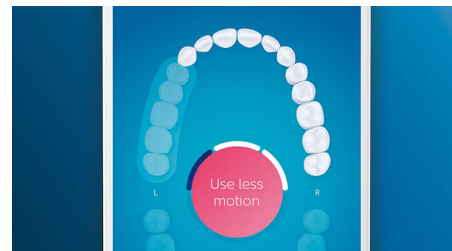

Care for your gums

Click on the G3 Premium Gum Care brush head to improve your gum health. Its smaller size and targeted gum line bristles deliver gentle yet effective cleaning along the gum line, where gum disease starts. It's clinically proven to deliver up to 100% less gum inflammation**** and up to 7x healthier gums in just two weeks.****

TongueCare+ tongue brush

Click on the TongueCare+ tongue brush to gently remove odor causing bacteria from the pores of your tongue. Its 240 specially

designed MicroBristles get between all your tongue's ridges and grooves to remove bacteria and debris that lead to bad breath. Team with our antibacterial BreathRx tongue spray for superior cleaning and super fresh breath.

Focus areas and goal-setting

Any trouble areas your dentist has pointed out? We'll highlight them on your in-app 3D mouth map, and remind you to pay extra attention to these areas.

Never miss a spot

The Philips Sonicare app lets you know when you've achieved a thorough clean, and coaches you to be a better, more mindful brusher.

Too much pressure?

You might not notice when you brush too hard, but your DiamondClean Smart will. If you use too much pressure, the light ring on the end of your handle will flash. This is a gentle reminder to ease off the pressure, and let your brush head do the work. 7 out of 10 people found this feature helped them become a better brusher.