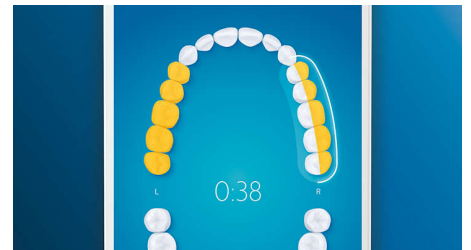

TouchUp feature

If you happen to miss a spot while brushing your teeth, your app's TouchUp feature will show you. You can then go back for a second pass, and be confident you are getting a complete clean, every time.