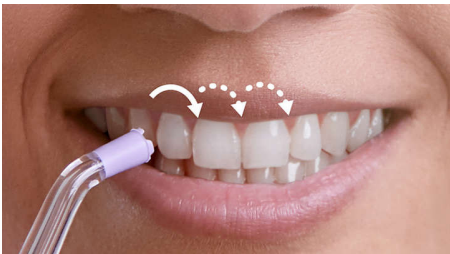

An effortless, thorough clean

Enjoy an effortless, thorough clean between your teeth and improve your gum health. Our Quad Stream technology helps you cover more area with less effort, while Pulse Wave technology gently guides you from tooth to tooth. Easy.

Customize easily to your needs

- 4 flossing modes, 10 intensities

PHILIPS

sonicare

Highlights

Covers more area, effortlessly

X-shaped water streams cover more surface area for a faster, deeper clean versus manual floss. Effortlessly.

Guides from tooth to tooth

Gentle pulses of water guide you from tooth-to-tooth so that you don't miss a spot.

Whisper quiet design

Engineered for a discreet clean, so you get great results without disturbing others.

F3 Quad Stream nozzle

For maximum coverage and an extra thorough clean, use the Quad Stream nozzle to concentrate water into four wide streams between teeth and along the gum line. The soft rubber guide is gentle on gums and every nozzle simply clicks on and off.