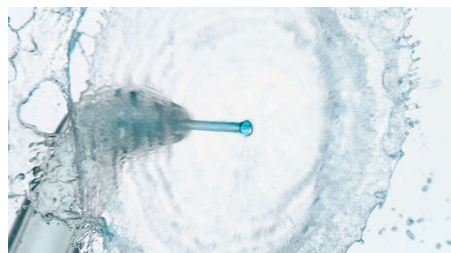

Guides from tooth to tooth

Gentle pulses of water guide you from tooth-to-tooth so that you don't miss a spot.

Whisper quiet design

Engineered for a discreet clean, so you get great results without disturbing others.

4 modes, 10 intensities

Enjoy a clean that's tailored to your needs. Clean mode uses a continuous flow of water for a great everyday clean; Deep Clean uses distinct pulses for a more thorough clean; Sensitive mode is extra gentle for sensitive gums; Gum care mode soothes and stimulates the gumline. Whenever you need, adjust the intensity for your comfort using the LED light display as your guide.

F3 Quad Stream nozzle

For maximum coverage and an extra thorough clean, use the Quad Stream nozzle to concentrate water into four wide streams between teeth and along the gum line. The soft rubber guide is gentle on gums and every nozzle simply clicks on and off.

F1 Standard nozzle

Use the standard nozzle for a regular clean. It uses a single stream of water to remove debris and clean thoroughly between your teeth.

Magnetic dock w/auto shut-off

When you're finished, simply return the handle to the easy magnetic dock. The handle automatically switches from pause to off.