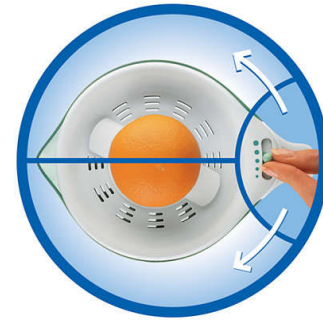

- Non-slip feet
- Pulp selector

Design specifications

- Color(s): Bright white with orange accents
- Material jug: SAN
- Material excl. jug: PP

General specifications

- Integrated cord storage

HR2744/80

Highlights

Pulp selector

For smooth or pulpy juice.

Compact design

Thanks to its very compact design the appliance can easily be stored in small spaces and cupboards.

Cord storage

Cord storage

Juice jug

Keep your juice fresh for longer in this juice jug.