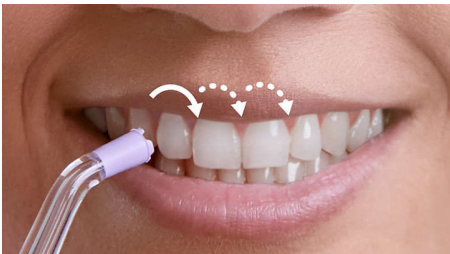

### An effortless, thorough clean

Enjoy an effortless, thorough clean between your teeth and improve your gum health. Our Quad Stream technology helps you cover more area with less effort, while Pulse Wave technology gently guides you from tooth to tooth. Easy.

## Covers more area, effortlessly

X-shaped water streams cover more surface area for a faster, deeper clean versus manual floss. Effortlessly.

## Guides from tooth to tooth

Gentle pulses of water guide you from tooth-to-tooth so that you don't miss a spot.