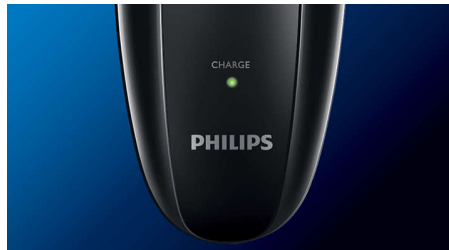

Battery Light

Charging indicator