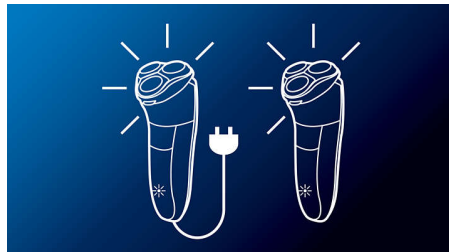

Corded and cordless use

Can be used corded and cordless