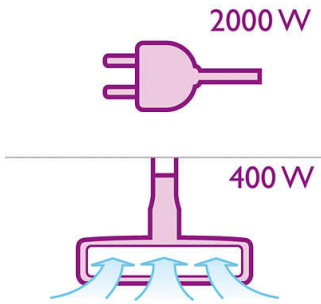

PHILIPS

Highlights

2000 Watt motor

This powerful 2000 Watt motor generates max. 400 Watt suction power for excellent cleaning results.

Comfortable carrying handles

This vacuum cleaner has not one, but two carrying handles. When it is on its wheels, there is a handle on top which enables you to easily move the cleaner around with very little bending. The second handle on the front side of the appliance enables you to comfortably carry it around in an upright position.