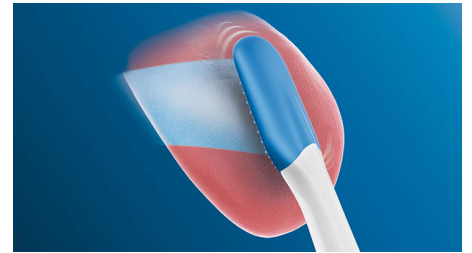

Sonic technology

TongueCare+ is the only tongue cleaner with Philips Sonicare strength, to clean away bad-breath bacteria with every stroke. 31,000 vibrations per minute break up tongue debris, sweep away bad-breath bacteria, and drive the bacteria-killing ingredients of the Philips Sonicare BreathRx tongue spray deeper. Your tongue will feel cleaner and your breath will stay fresh longer.