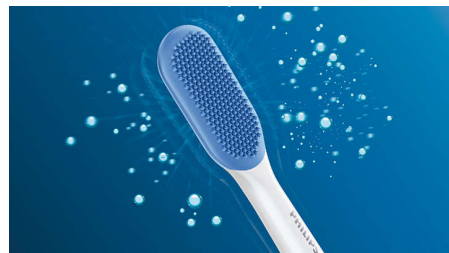

## Easy to click-on

TongueCare+ tongue brush quickly transforms your Philips Sonicare toothbrush into a sonic-powered tongue cleaner. Each tongue brush clicks onto your Philips Sonicare toothbrush handle, just like a regular brush head. Simple to use, replace and clean, these innovative tongue brushes are compatible with all Philips Sonicare click-on toothbrush handles, so it couldn't be easier to add tongue cleaning to your daily oral care routine. It fits all Philips Sonicare toothbrush handles except: PowerUp Battery and Essence.

## Get your tongue truly clean

To get your tongue truly clean, you need to be able to reach everywhere. Thanks to its ergonomic shape, the TongueCare+ tongue

brush lets you do this in comfort. The small and flexible head makes it easy to clean away bad-breath bacteria in every nook and cranny.

## Smart mode-pairing

Our smart TongueCare+ tongue brush has a microchip inside that communicates with the toothbrush handle. So when you click it on, the handle automatically recognizes it and selects the appropriate mode and intensity level to optimize your tongue-cleaning performance. All you have to do is to press the power button.

## MicroBristles

With 240 rubber MicroBristles, the TongueCare+ tongue brush is specifically designed to clean the soft and porous surface

of your tongue. The flexible MicroBristles contour to and gently clean around the ridges and grooves, to remove bacteria build-up and drive our bacteria-killing Philips Sonicare BreathRx tongue spray deeper. The compact shape allows you to comfortably clean the entire tongue.