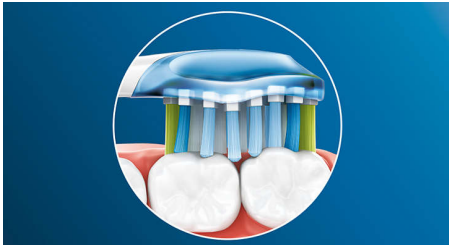

Philips Sonicare's deep clean

- Up to 4x more surface contact** for an effortless deep clean

For exceptional plaque removal

- Up to 10x more plaque removal than a manual toothbrush

Highlights

Say goodbye to plaque

And thanks to its flexible design, it removes up to 10x more plaque from hard-to-reach areas* for a truly deep clean along the gum line and between teeth.

Adaptive cleaning technology

You get a personalized clean every time you brush with our adaptive cleaning technology. Soft rubber sides flex to let Premium Plaque Defence adapt to the shape of your teeth and gums, absorbing any excess brushing pressure and enhancing our sonic cleaning power. Bristles can then adjust to the shape of your teeth and gums so you get up to 4x more surface contact than a regular brush head** for deeper cleaning in hard-to-reach areas.