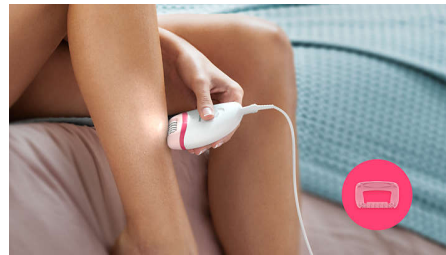

Massage cap

Massage cap eases the epilation sensation.