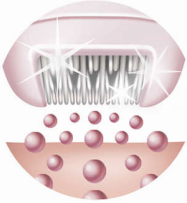

Minimises pulling sensation

- Sonic massage system

Highlights

Sonic massage system

High-frequent massaging minimises the pulling sensation.

Hypoallergenic discs

Reduce risk of allergic skin irritation taking extra care of your skin.

Premium ice cooler

Follows every curve of the body perfectly for an optimal cooling and gentle epilation.

Ceramic epilation system

This epilator has a unique ceramic material and ergonomic shape, for up to 20% faster* epilation. *compared to Philips Satin Ice.

Washable epilation head

Washable epilation head for extra hygiene and easy cleaning

Charging stand included

Cordless epilation, everywhere!

Specifications

Weight and dimensions

F-box dimensions: 235x192x116 (HxWxD) mm