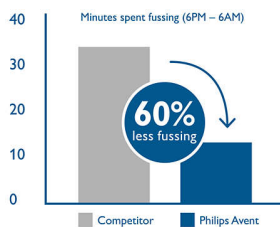

Less fussing

Philips Avent Anti-colic bottle reduces fussing. Babies fed with Philips Avent Anti-colic bottles experienced 60% less fussing at night, than babies fed with a competitor's anti-colic bottle.*