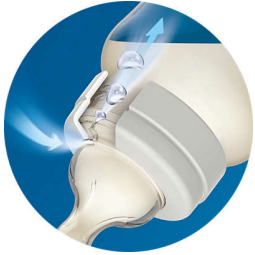

SCF574/14

Clinically proven to reduce colic and discomfort*

Designed for uninterrupted feeding

Our Classic+ bottle's Airflex venting system and textured teat is designed to minimize feeding interruptions and discomfort. With its integrated anti-colic valve, air is vented into the bottle and away from the baby's tummy.

Other benefits

- Compatible range from breastfeeding to cup
- Different teat flow rates available
- This bottle is BPA free

Clinically proven to reduce colic and discomfort*

- Anti-colic valve proven to reduce colic*
- 60% less fussing at night*
- Teat shape designed for secure latch
- Ribbed texture prevents collapse for uninterrupted feeding

Easy to use, clean and assemble

- Leak-free design
- Easy to clean and assemble with few parts
- Wide neck bottle with rounded corner for easy cleaning
- Easy to hold

Highlights

Less colic

Our anti-colic valve is designed to keep air away from your baby's tummy to reduce colic and discomfort. As your baby feeds, the valve integrated into the teat flexes to allow air into the bottle to prevent vacuum build up and vents it towards the back of the bottle. It keeps air in the bottle and away from baby's tummy to help reduce colic and discomfort.

Uninterrupted feeding

The teat shape allows secure latch and the ribbed texture helps prevent teat collapse for uninterrupted, comfortable feeding.

Secure latch

Teat shape designed for secure latch

Leak-free design