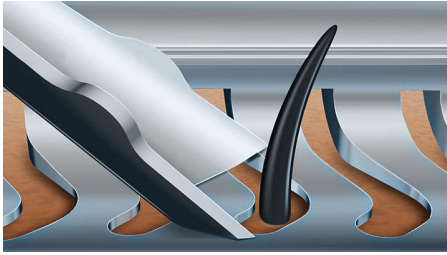

### Designed for perfection

- Blades perfectly guide hairs into position for a close shave
- Heads flex in 8 different directions for a superb result

### Get the most of your shaver

- Click-on beard styler with 5 length settings
- Click-on brush for thorough facial cleansing

## V-Track precision blade system

Get the perfect close shave. The V-Track Precision Blades gently position each hair in the best cutting position, even the flat laying and different length of hairs. Cuts 30% closer in less strokes leaving your skin in great condition.

## 8-direction ContourDetectHeads

Follow every contour of your face and neck with 8-directional ContourDetect heads. You'll catch 20% more hairs with every pass. Resulting in an extremely close, smooth shave.