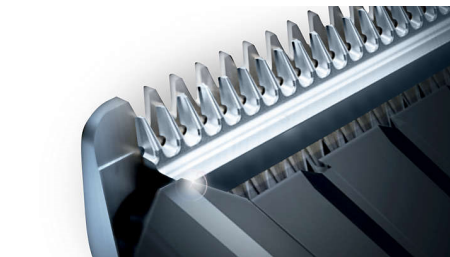

HC3410/85

Highlights

DualCut Technology

Power through any hair type with our advanced DualCut Technology, which combines a double-sharpened cutting element with low-friction engineering. The innovative cutting element is designed to cut hair twice as fast as regular Philips clippers, with the added confidence of a robust steel guard for ultimate durability.*

Stainless steel blades

Self-sharpening stainless steel blades for long-lasting sharpness.

13 lock-in length settings

Simply select and lock in the length you want with the adjustable comb which provides 12 lock-in length settings from 1mm to 23mm,