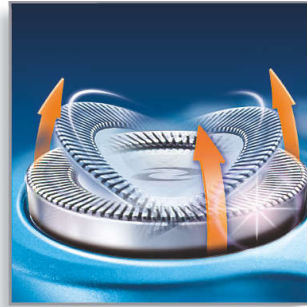

### Super Lift & Cut technology

The dual blade system of this electric shaver lifts hairs to cut comfortably below skin level.

### Reflex Action system

Automatically adjusts to every curve of your face and neck.

### Individually floating heads

Align the razor sharp blades of your Philips shaver closer to your skin for exceptional closeness.