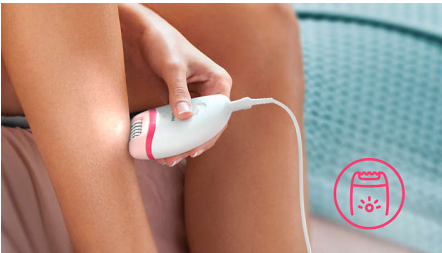

Opti-light

Unique built-in light ensures less hairs are missed for a more effective epilation.