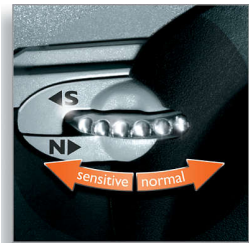

## SmartTouch Contour-following

Constantly keeps the 3 shaving heads in close contact with your skin for a fast and efficient shave.

## Speed-XL shaving heads

The three shaving tracks offer 50% more shaving surface for a fast and close shave.  
\*compared to standard rotary shaving heads.

## Personal Comfort Control

Personal Comfort Control adapts the shaver to your skin type. Select the 'Normal' setting for a fast and comfortable close shave. Select 'Sensitive' for a comfortable close shave with maximum skin comfort.