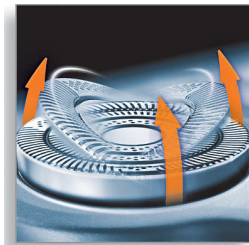

Individually floating heads

Align the razor sharp blades of your Philips shaver closer to your skin for exceptional closeness.

Washable shaver

The waterproof shaver can be easily rinsed under the tap.

Specifications

Shaving Performance

Shaving system: Precision Cutting System, Super Lift & Cut technology

Contour following: SmartTouch Contour-following, Reflex Action system, Individual floating heads

Styling: Precision trimmer

Design

Finishing: Chromed display, Lacquer, LCD multipurpose display

Ease of use

Cleaning: Washable, Cleaning indicator

Display: Battery full indicator, Battery low indicator, Charge indicator, Replace shaving heads indicator, Travel lock

Charging: Corded/cordless, Quick charge

Charging: 1 hour

Shaving time: 10 days

Accessories

Maintenance: Cleaning brush, Protective cap

Pouch: Stainless steel pouch