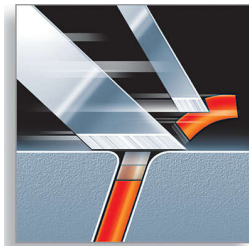

Super Lift & Cut technology