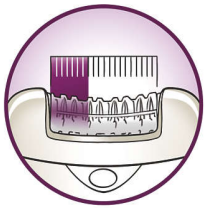

Highlights

Extra wide head

Extra wide epilation head encounters and removes more hair in one stroke for long lasting and super smooth results in minutes

Gentleness system

Gently vibrating massage bar stimulates and soothes the skin for a pleasant epilation process