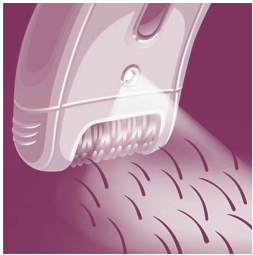

Opti-light

Built in Opti-light reveals tiny, fine hairs clearly