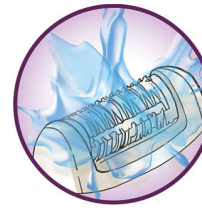

## Optimal performance cap

The pivoting movement of the performance cap helps you to keep the epilator in the ideal angle for optimal results

## Shave, trim and style

Shave, trim and contour for ultra close and smooth results

## Washable epilation head

This epilator has a washable epilation head. The head can be detached and cleaned under running water for better hygiene