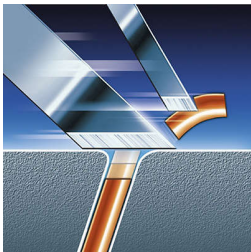

Super Lift & Cut technology