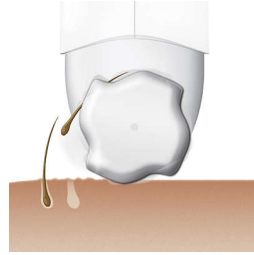

## Extra sensitive area cap

Extra sensitive area cap

## Minimizing the pain

The pivoting massage system relaxes your skin and eases the sensation of epilation. It is detachable for easy cleaning.

## Unique epilating system

The unique Philips epilating system pulls out the hairs by the root, leaving your skin smooth and stubble free for weeks. The hairs that do grow back are soft and thin.