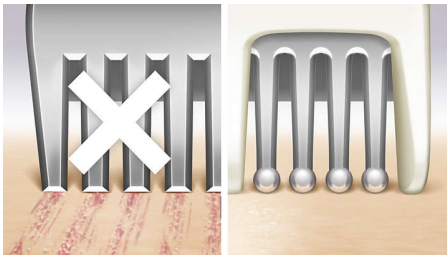

### A skin friendly shave

- Pearl-tip trimmers protect from scratches

### Effortless control

- First epilator with S-shaped handle

BRL140/00

### Floating foil

The floating foil glides naturally over your curves and contours, maintaining close contact with your skin for an even shave.

### Pearl-tip trimmer

The rounded pearl-tip trimmers in front and behind the shaving foil, keep the shaver gliding smoothly over your skin and prevent scratches for a skin-friendly shave.