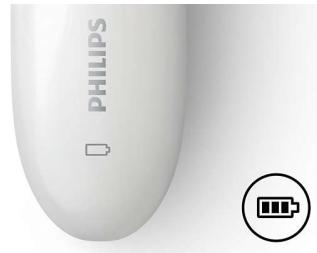

Battery indicator light

Battery indicator light shows when your shaver is charging, full or low battery.

Specifications

Technical specifications

Voltage: 8V
Material foil: Nickel
Number of shaving foils: 1

Accessories

Pouch: Basic pouch
Cleaning brush
Trimming comb
Soft glide cap
Skin stretcher cap

Ease of use

Cordless
Handle: Ergonomic
Battery indicator: Battery low, Battery charging, Battery full
Wet and dry use

Power

Charging: Rechargeable, 8 hours charging time
Battery Type: Lithium-ion
Usage time: 1 hour

Performance

Shaving head: Single foil shaver
Skin care features: Rounded pearl tip trimmers