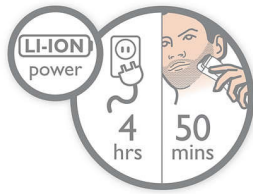

waterproof styler & shaver
0.5mm precision settings 50mins cordless use/4h charge, Dual foil shaver

QS6140/15

Highlights

4 hour charge

The powerful lithium ion battery lasts for 50 minutes after a 4 hour charge. A quick 10 minute charge gives you 10 minutes of grooming time, so it's always ready when you are.