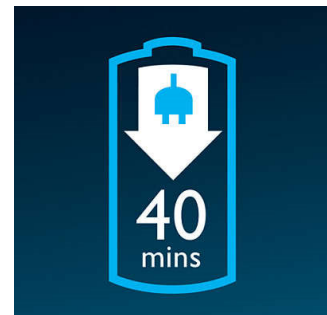

Reflex Action system

Automatically adjusts to every curve of your face and neck.

Individually floating heads

Align the razor sharp blades of your Philips shaver closer to your skin for exceptional closeness.

Washable shaver

The waterproof shaver can be easily rinsed under the tap.

Cordless and corded use

Cordless and corded use

Charging stand

Charging stand

Battery level indicator

Battery level indicator