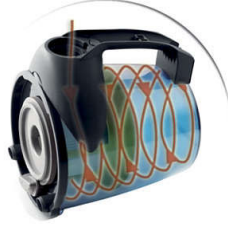

Philips EasyClean
Bagless vacuum cleaner

1800W

FC8734/01

Take the effort out of cleaning

Extra long cord, no bag required

The Philips EasyClean bagless vacuum cleaner is designed for those people who want a thorough cleaning result at minimal effort.

Easy cleaning, even around furniture

- TriActive nozzle with unique 3-in-1 action

Higher cleaning efficiency

- Improved cyclone for longer lasting suction power

PHILIPS

Highlights

1800 Watt motor

Philips vacuum cleaner with 1800 Watt motor generating max. 300 Watt suction power to ensure a perfect cleaning result.

Super Clean Air HEPA 12 filter

This Super Clean Air HEPA 12 filter catches at least 99.5% of all harmful microscopic vermin that causes respiratory allergies.

Easy to empty dust bucket

The bagless vacuum cleaner has a transparent dust bucket that shows the dust removed from your floor

and makes it easy to find back accidentally sucked up valuables.

Improved cyclone

This EasyClean has an improved cyclone that filters even more dust out the the air.

TriActive nozzle

The TriActive nozzle cleans your floor in 3 ways in one go: 1) A larger opening at the tip of the nozzle easily sucks up big bits. 2) It has maximum cleaning efficiency due to optimized airflow through the nozzle. 3) The two side brushes sweep up the dust and dirt closely alongside furniture and walls.