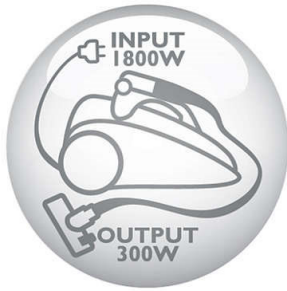

Easy cleaning, even around furniture

- TriActive nozzle with unique 3-in-1 action

Higher cleaning efficiency

- Improved cyclone for longer lasting suction power

PHILIPS

Highlights

1800 Watt motor

Philips vacuum cleaner with 1800 Watt motor generating max. 300 Watt suction power to ensure a perfect cleaning result.

Super Clean Air HEPA 12 filter

This Super Clean Air HEPA 12 filter catches at least 99.5% of all harmful microscopic vermin that causes respiratory allergies.

Easy to empty dust bucket

The bagless vacuum cleaner has a transparent dust bucket that shows the dust removed from your floor

Specifications

Performance

- Input power (max): 1800 W
- Input power (IEC): 1600 W
- Noise level (Lc IEC): 79 dB
- Suction power (max): 300 W
- Vacuum (max): 29 kPa
- Airflow (max): 36 l/s

Design

- Color: Deep red