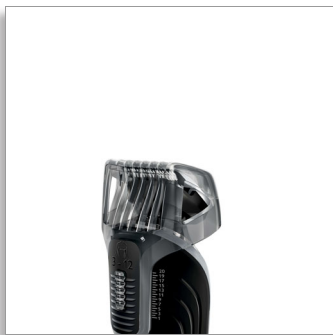

Philips MultiGroomer 7500
Grooming kit, Series 7000

All-in-one HEAD-TO-TOE
Styling

4 attachments & 4 combs
46 integrated length settings
60mins cordless use/1h charge

QG3392/45

All-in-one HEAD-TO-TOE Styling

Maximum versatility for full body styling

Complete your style with this waterproof, MultiGroomer. A full metal trimmer and a set of 8 attachments - Including adjustable combs with up to 18 length settings - gives you complete styling power over face, hair and body.

Easy to use

- Travel and storage pouch for convenient travel and storage
- Fully waterproof for use in the shower and easy cleaning
- Turbo power boost for fast results on thick hair
- Charges fully in one hour

Versatile

- 10 length settings
- 1 detailing comb to trim or tidy up sideburns and eyebrows
- 18 length setting beard & moustache comb
- 18 length setting hair-clipping comb

Skin friendly performance

- Bodygroom smoothly trims and shaves any area of your body
- 21mm detail trimmer for fine lines, small areas and details
- Full size trimmer for neck line, sideburns and chin
- Skin-friendly rounded tips for smooth skin contact