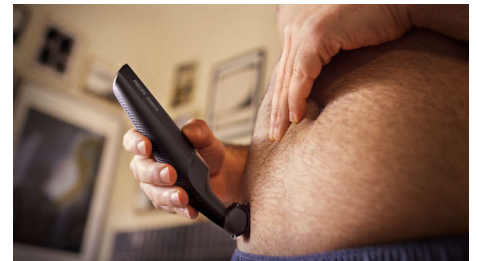

Safely and effectively trims even intimate hair

- Bidirectional trimmer and comb to trims in every direction

Easy and convenient use

- Body groomer built to last with no oil required
- Ergonomic grip for added grooming control
- 100% Showerproof body groomer
- Grooming those hard-to-get places with back attachment
- 50 minutes cordless use

Safely and effectively trims even intimate hair

- Shaving with safety and comfort on your delicate skin

PHILIPS

Showerproof groin and body trimmer
1 click-on comb, 3mm Contour following 2D shaver, 50 min cordless use, Back reach attachment

Wet & dry

Your wet and dry body groomer is fully water proof, so you can use it in or out of the shower and clean your groomer easily. For best results, use on dry hair before showering.

Rechargeable battery power 50s

High-power rechargeable battery for full body use, with 50 minutes of cordless use.

Ergonomic grip

Your body groomer is easy to hold and manoeuvre, with a rubber ergonomic grip for more controlled trimming.