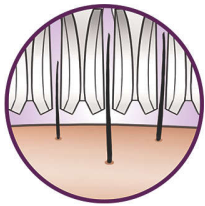

SatinPerfect's extra wide head and textured ceramic tweezers remove more hair in one stroke, giving you the ultimate epilation experience! Don't you want long lasting smoothness for up to four weeks? Smooth in minutes, lasts for weeks!

Comfortable epilation

- Up to 40 minutes wirefree epilation, quick 1-hour recharge
- Fully washable epilation head for optimal hygiene

Efficient epilation for long lasting smoothness

- Hypo allergenic textured ceramic discs gently remove hairs
- Built-in opti-light reveals tiny, fine hairs
- Speed control technique maintains the ideal epilation speed
- Extra speed setting: gentle epilation or faster performance

Highlights

cordless

Epilate anywhere with this cordless epilator. Up to 40 minutes wirefree wpilation, quick 1-hour recharge.

High performance discs

Hypo allergenic textured High performance ceramic discs prevent even finest hairs from slipping through. You will not miss any hairs!