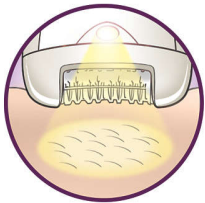

Comfortable epilation

- Up to 40 minutes wirefree epilation, quick 1-hour recharge
- Fully washable epilation head for optimal hygiene

Efficient epilation for long lasting smoothness

- Hypo allergenic textured ceramic discs gently remove hairs
- Built-in opti-light reveals tiny, fine hairs
- Speed control technique maintains the ideal epilation speed
- Extra speed setting: gentle epilation or faster performance

Highlights

cordless

Epilate anywhere with this cordless epilator. Up to 40 minutes wirefree wpilation, quick 1-hour recharge.

High performance discs

Hypo allergenic textured High performance ceramic discs prevent even finest hairs from slipping through. You will not miss any hairs!

Opti-light

Opti-light helps to indicate and light up even the finest hair for smooth and hair free skin

Speed control technique

Speed control technique maintains the ideal epilation speed as a pressure control to protect your skin

Two Speed Settings

Speed 1 for extra gentle epilation and speed 2 for faster performance

Washable epilation head

The head can be detached and cleaned under running water for better hygiene

Specifications

Comfortable epilation