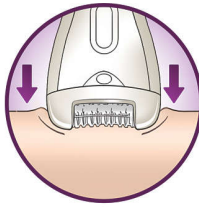

Comfortable epilation

- Up to 40 minutes wirefree epilation, quick 1-hour recharge
- Fully washable epilation head for optimal hygiene

Efficient epilation for long lasting smoothness

- Hypo allergenic textured ceramic discs gently remove hairs
- Built-in opti-light reveals tiny, fine hairs
- Speed control technique maintains the ideal epilation speed
- Extra speed setting: gentle epilation or faster performance

Highlights

cordless

Epilate anywhere with this cordless epilator. Up to 40 minutes wirefree wpilation, quick 1-hour recharge.

High performance discs

Hypo allergenic textured High performance ceramic discs prevent even finest hairs from slipping through. You will not miss any hairs!

Opti-light

Opti-light helps to indicate and light up even the finest hair for smooth and hair free skin

Speed control technique

Speed control technique maintains the ideal epilation speed as a pressure control to protect your skin

Two Speed Settings

Speed 1 for extra gentle epilation and speed 2 for faster performance

Washable epilation head

The head can be detached and cleaned under running water for better hygiene

Specifications

Comfortable epilation