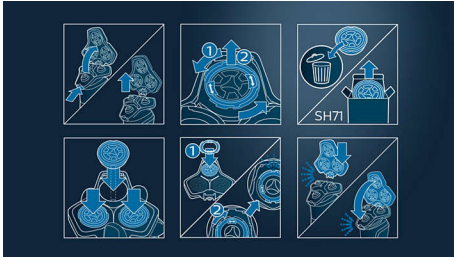

Compatibility

- Compatible with all S7xxx, S6600, and angular-shaped S5xxx

Powerful shaver, gentle on skin

- Powerful, yet gentle performance with fewer passes

PHILIPS
NORELCO

Replacement shaving heads

Fits all S7000 Fits angular-shaped S5000, Not for rounded-shaped S5000, Fits S6600 & S6800

Highlights

Simple replacement

1. Press the release buttons and detach the shaving head holder. 2. Turn the retaining rings counterclockwise and remove them. 3. Remove old shaving heads and insert replacement (notches should fit exactly onto the projections). 4. Place retaining rings back and turn them clockwise until you hear a click. 5. Insert the shaving holder back and close.