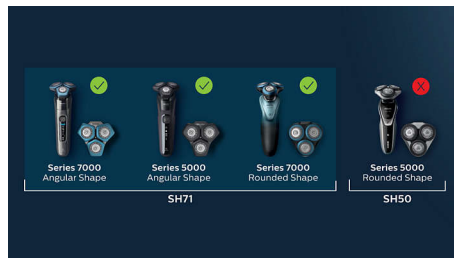

Reset your shaver to new

Replace the shaver heads and get back to 100% performance.

SkinProtect blades

With up to 90,000 cutting actions per minute, the SkinProtect blades deliver a close shave with fewer passes* for more comfortable skin. The 45 high-performance blades are self-sharpening for a consistent shave every time.

Fit S7000, S6600 & S5000

SH71 replacement heads are compatible with all Shavers Series 7000 (S7xxx), Shaver 6600, and angular-shaped Series 5000 (S5xxx). They are not compatible with the rounded Series 5000, which use SH50 replacement heads instead.