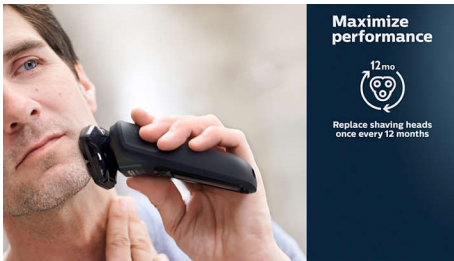

Compatibility

- Compatible with all S7xxx, S6600, and angular-shaped S5xxx

Powerful shaver, gentle on skin

- Powerful, yet gentle performance with fewer passes

PHILIPS
NORELCO

Replacement shaving heads

Fits all S7000 Fits angular-shaped S5000, Not for rounded-shaped S5000, Fits S6600 & S6800

Reset your shaver to new

Replace the shaver heads and get back to 100% performance.

SkinProtect blades

With up to 90,000 cutting actions per minute, the SkinProtect blades deliver a close shave with fewer passes* for more comfortable skin. The 45 high-performance blades are self-sharpening for a consistent shave every time.