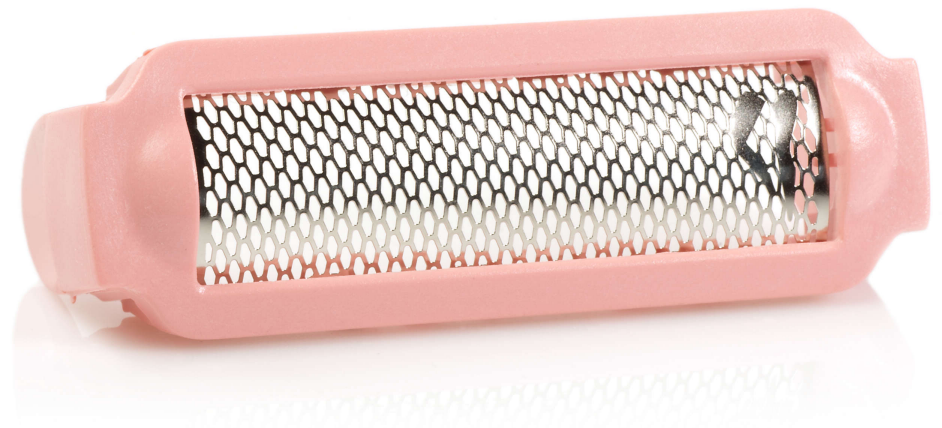

PHILIPS

Shaving foil

light mauve

leg

HP1054/01

For comfortable close shaving

Find matching products on the specifications tab

This shaving foil for your Lady shaver protects your skin by separating it from the cutting element of your device. Need a replacement of your current foil? Order a new one here!

Ease of using Philips spare parts

- Easy renew your product with original Philips parts

Highlights

Easy renew of product parts

From time to time your product needs a facelift but it was never so easy like with Philips consumer replacement parts to renew your product. This all with guaranteed Philips quality.

Specifications

Replaceable part

Fits product types: HP6317/01