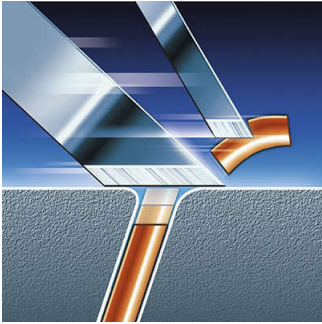

Comfortably close

- Super Lift & Cut technology

Shaves even the shortest stubble

- Precision Cutting System

Adjusts to every curve of your face and neck

- Individually floating heads
- Reflex Action system

Simply rinses clean

- Washable shaver

Moustache and sideburn trimming

- Spring-released, pop-up trimmer

PHILIPS

Highlights

Super Lift & Cut technology

The dual blade system of this electric shaver lifts hairs to cut comfortably below skin level.

Washable shaver

The water resistant Philips shaver can be easily rinsed under the tap.

Reflex Action system

Automatically adjusts to every curve of your face and neck.

Individually floating heads

Align the razor sharp blades of your Philips shaver closer to your skin for exceptional closeness.

Spring-released pop-up trimmer

Full width trimmer is perfect for grooming sideburns and moustache.

Precision Cutting System

The electric shaver has ultra thin heads with slots to shave the long hairs and holes to shave even the shortest stubble.