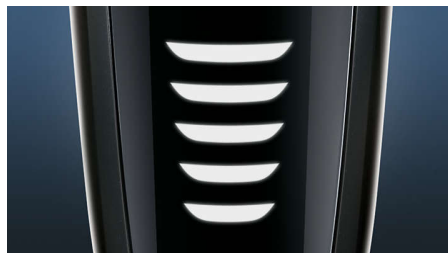

## 5 level LED display

You can easily see how much power is left with the 5-level LED display. Your Philips close shaver will not only tell you when it's time to charge, it has indicators for locking, cleaning and replacing the head.