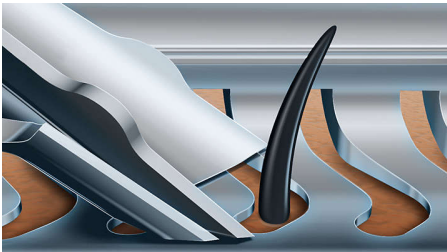

### Designed for perfection

- The shaving system that gets 30% closer
- Shaving heads move in 8 directions for a smoother result

## Contour Detect Technology

The Philips shaver is an electric shaver that delivers our closest shave ever\*. Its Contour Detect technology gently follows your facial contours to capture 20% more hairs\* in a single pass.

## V-Track Precision Blades

Not only do the V-Track Precision Blades give you a super-smooth shave that's 30% closer\*, they're also self-sharpening for continued results day after day.