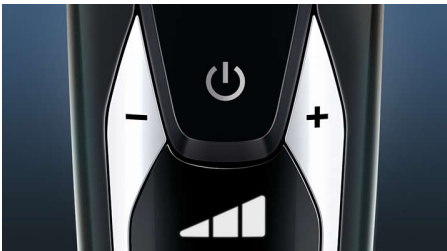

Personal Comfort Settings

Choose between normal or sensitive to create a shaving experience that best suits your skin. If you're in a hurry, select the fast setting to save some time.