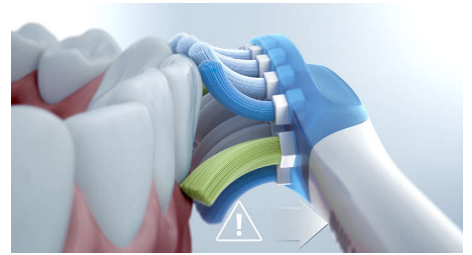

Built-in pressure sensor

You might not notice if you're brushing too hard, but your DiamondClean 9000 will. If you need to ease up, the toothbrush will make a pulsing sound. It's a heads up to let your brush head do the work. 7 out of 10 people found this feature helped them become a better brusher.