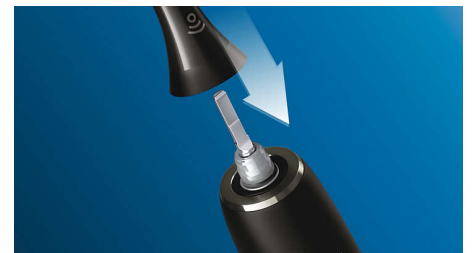

Easy to click-on

Premium Gum Care simply clicks on to a Philips Sonicare toothbrush handle for a secure fit and easy maintenance and cleaning. Premium Gum Care fits all Philips Sonicare toothbrush handles except PowerUp Battery and Essence.