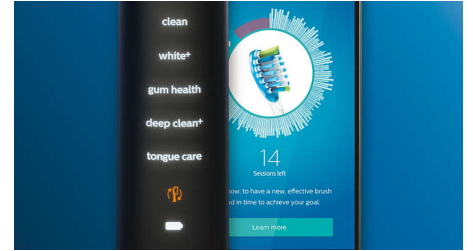

Smart brush head replacement

Brush heads exhibit fatigue and bristle wear after three months of normal use. Philips Sonicare smart toothbrushes provide accurate brush head replacement reminders based on how often patients brush and how much pressure they use. For those who don't use a smart toothbrush, Premium Gum Care's blue reminder bristles fade to white to let patients know it's time for a replacement brush head.