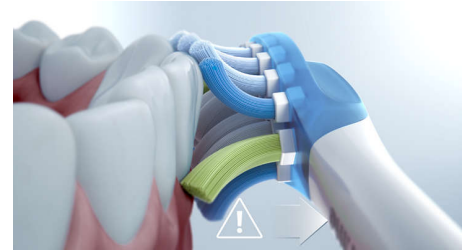

Built-in pressure sensor

You might not notice if you're brushing too hard, but your DiamondClean 9000 will. If you need to ease up, the toothbrush will make a pulsing sound. It's a heads up to let your brush head do the work. 7 out of 10 people found this feature helped them become a better brusher.