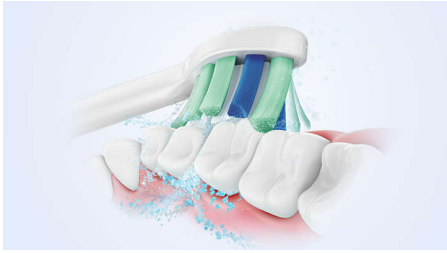

Easy transition to Sonicare

- Easy-Start to ease the transition

Protects your gums

- Safe and gentle to use

Provides superior clean

- Up to 3 x better plaque removal vs. a manual toothbrush*
- Our unique technology brings you a powerful yet gentle clean

Highlights

Advanced Sonicare Technology

Powerful bristle vibrations drive microbubbles deep between your teeth and along your gum line for a refreshing experience. You will get two months' worth of manual brushing in just 2 minutes.** 31,000 brush strokes per minute gently clean your teeth, break up plaque and sweep it away for an exceptional daily clean.

Removes plaque 3 x better*

The Sonicare electric toothbrush with advanced sonicare technology is clinically proven to remove plaque up to 3 X better* than a manual toothbrush. It removes plaque from your teeth and along the gum line while protecting your gums.