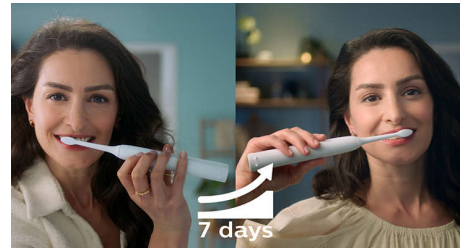

Easy-Start

Our Easy-Start programme gives you the option of a gradual, gentle increase in brushing power the first 14 times you use your new toothbrush.

Goodbye adapter. Hello USB.

Power adapters may seem small, but added together, their plastic makes a huge impact on the environment. By switching to a USB charger in our Philips Sonicare 1000-4000 Series alone, we can use up to 189,210 kg less plastic every 4 years. That's powerful, right?