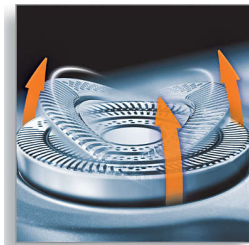

Highlights

SmartTouch Contour-following

Constantly keeps the 3 shaving heads in close contact with your skin for a fast and efficient shave.

Speed-XL shaving heads

The three shaving tracks offer 50% more shaving surface for a fast and close shave.
*compared to standard rotary shaving heads.

Precision Cutting System

The electric shaver has ultra thin heads with slots to shave the long hairs and holes to shave even the shortest stubble.

Super Lift & Cut technology

The dual blade system of this electric shaver lifts hairs to cut comfortably below skin level.

Reflex Action system

Automatically adjust to every curve of your face and neck for flexible, smoother shaving.

Individually floating heads

Align the razor sharp blades of your Philips shaver closer to your skin for exceptional closeness.

Washable shaver

The waterproof shaver can be easily rinsed under the tap.

Specifications

Shaving Performance

Contour following: SmartTouch Contour-following, Reflex Action system, Individual floating heads