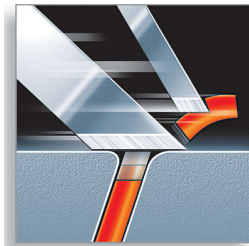

Highlights

SmartTouch Contour-following

Constantly keeps the 3 shaving heads in close contact with your skin for a fast and efficient shave.

Speed-XL shaving heads

The three shaving tracks offer 50% more shaving surface for a fast and close shave.
*compared to standard rotary shaving heads.

Personal Comfort Control

Personal Comfort Control adapts the shaver to your skin type. Select the 'Normal' setting for a fast and comfortable close shave. Select 'Sensitive' for a comfortable close shave with maximum skin comfort.

Precision Cutting System

The electric shaver has ultra thin heads with slots to shave the long hairs and holes to shave even the shortest stubble.

Super Lift & Cut technology

The dual blade system of this electric shaver lifts hairs to cut comfortably below skin level.

Reflex Action system

Automatically adjust to every curve of your face and neck for flexible, smoother shaving.

Individually floating heads

Align the razor sharp blades of your Philips shaver closer to your skin for exceptional closeness.