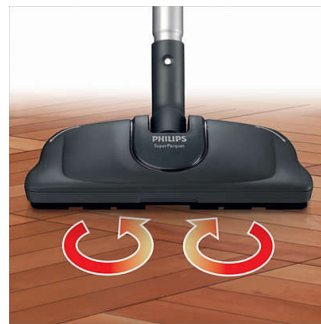

HEPA AirSeal, HEPA 13 filter

This Philips vacuum cleaner has been designed in such a way that all the air taken in is passed through the washable HEPA 13 filter (99.95% filtration) before it is exhausted. No escape is possible.

s-bag in XXL 4 litre

This large dust bag capacity allows you to make optimal use of your dust bag, which means you have to change it less frequently.

Super Parquet nozzle

The Super Parquet nozzle allows you to clean hard floors of all kinds thoroughly in one go, without the risk of harming them. Using the absorption capacity of the micro-fibre pads, together with the suction power of the vacuum cleaner, you achieve the best results without requiring any detergents or brushes.