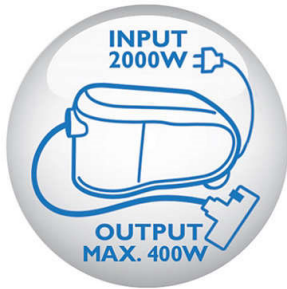

Optimal cleaning power every time

- AutoClean filter optimises suction power

Cleaning perfection

- 2000 Watt motor generating max. 400 Watt suction power

PHILIPS

Highlights

2000 Watt motor

This vacuum cleaner has a 2000 Watt motor generating max. 400 Watt suction power for the ultimate cleaning perfection.