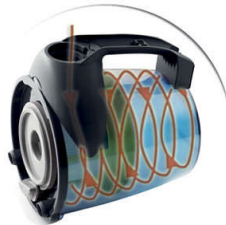

Improved cyclone

This EasyClean has an improved cyclone that filters even more dust out the air.

Specifications

Performance

- Input power (max): 1800 W
- Input power (IEC): 1600 W
- Input power (IEC): 1600 W
- Noise level (Lc IEC): 79 dB
- Airflow (max): 36 l/s
- Suction power (max): 300 W
- Vacuum (max): 29 kPa
- Vacuum (max): 29 kPa
- Airflow (max): 36 l/s
- Input power (max): 1800 W
- Suction power (max): 300 W

Design

- Colour: Oxford blue

Usability

- Tube coupling: Button
- Action radius: 10 m
- Action radius: 11 m
- Cord length: 8 m
- Carrying handle: Top and front
- Tube type: Metal lacquered 2-piece telescopic tube
- Cord length: 8 m
- Power control: Electronic on appliance
- Wheel type: Rubber

Nozzles and accessories

- Standard nozzle: All-purpose nozzle
- Accessories included: Brush, Crevice tool
- Accessory storage: On tubeclip
- Additional nozzle: Parquet nozzle

Weight and dimensions

- Weight of product: 6 kg

Filtration

- Dust capacity: 2 L
- Dust capacity: 2 L
- Exhaust filter: Super Clean Air HEPA 12 filter