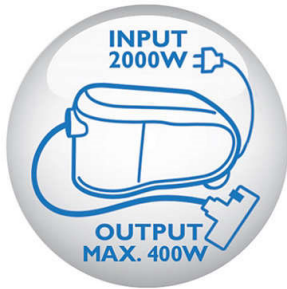

Highlights

2000 Watt motor

This vacuum cleaner has a 2000 Watt motor generating max. 400 Watt suction power for the ultimate cleaning perfection.