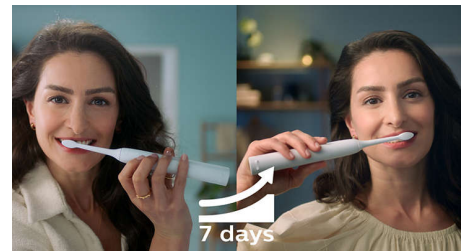

Easy-Start

Our Easy-Start programme gives you the option of a gradual, gentle increase in brushing power the first 14 times you use your new toothbrush.