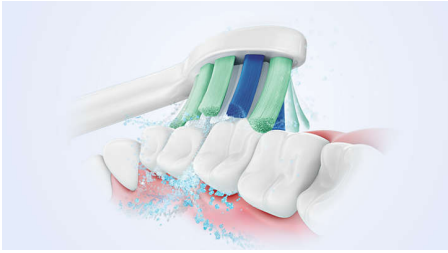

- Up to 3 x better plaque removal vs. a manual toothbrush*
- Our unique technology brings you a powerful yet gentle clean

1100 Series

Sonic electric toothbrush

HX3641/02

Highlights

Advanced Sonicare Technology

Powerful bristle vibrations drive microbubbles deep between your teeth and along your gum line for a refreshing experience. You will get one month's worth of manual brushing in just 2 minutes.** 31,000 brush strokes per minute gently clean your teeth, break up plaque and sweep it away for an exceptional daily clean.

Removes plaque 3 x better*

The Sonicare electric toothbrush with advanced sonicare technology is clinically proven to remove plaque up to 3 X better* than a manual toothbrush. It removes plaque from your teeth and along the gum line while protecting your gums.

Safe and gentle to use

Sonicare toothbrush provides you with a thorough clean without being harsh on your teeth and gums. Gentle yet powerful sonic vibrations provide an exceptional clean while being gentle on your teeth and gums.